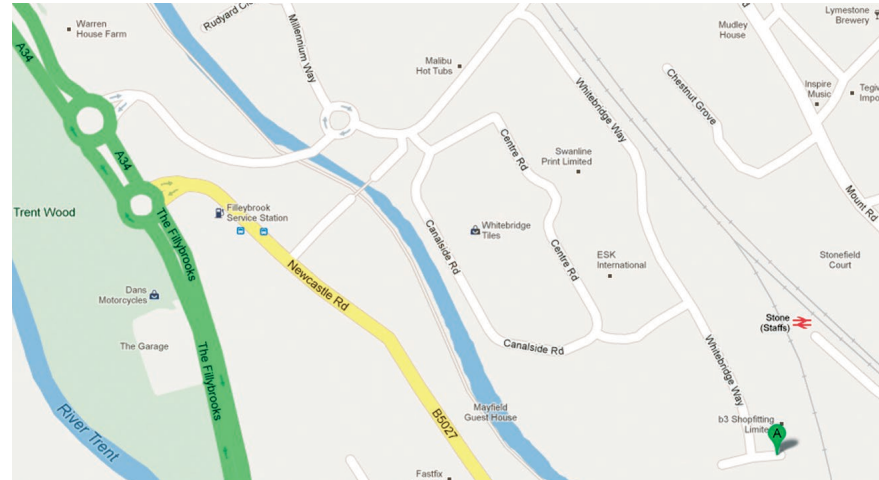

Caparol Academy joining instructions

Joining instructions for Caparol external wall insulation training courses

Location
Stone,
Staffordshire

Address:

Caparol Academy
Whitebridge Way
Stone
Staffordshire
ST15 8JS
(Caparol Academy is at the
end of Whitebridge Way)