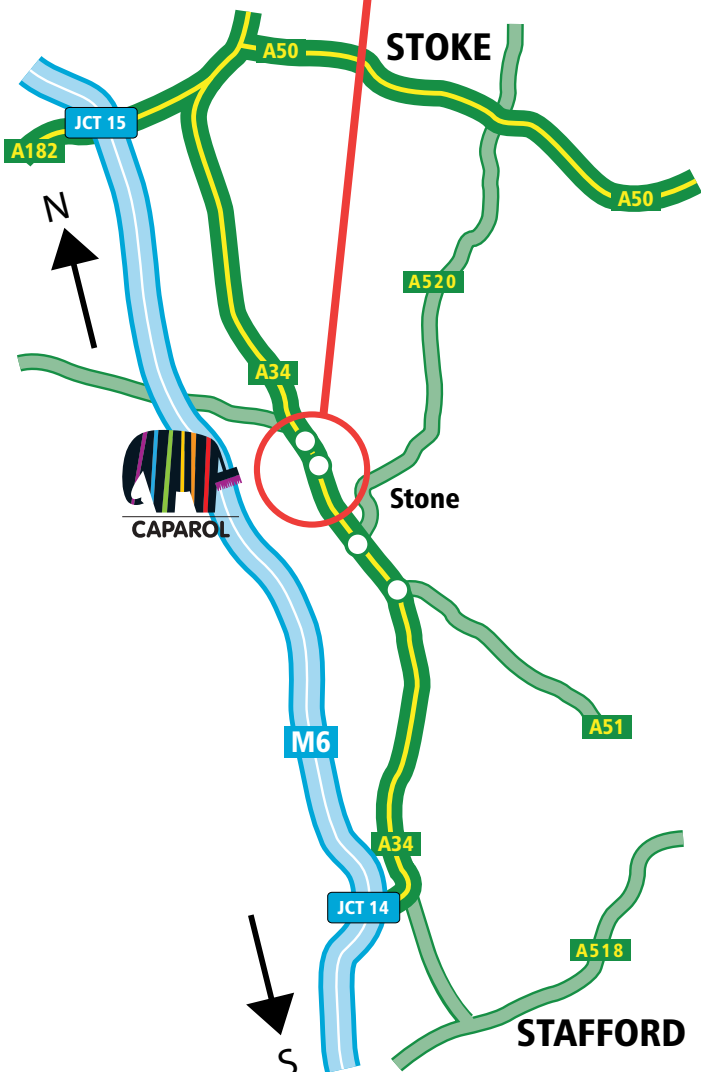

## Directions from North

1. Leave the M6 at junction 15 signposted Stoke-on-Trent, at roundabout take the 3rd exit onto Newcastle Road - A519 signposted Eccleshall.
2. At traffic signals turn left onto the B5038 signposted Trentham.
3. At traffic signals turn right onto the A34 signposted Stone, and Stafford.
4. At roundabout take the 2nd exit to continue on A34.
5. At roundabout take the 2nd exit to continue on A34.
6. At roundabout take the 1st exit to continue on A34.
7. At roundabout take the 1st exit (signposted Whitebridge Estate).
8. At roundabout take the 2nd exit onto Whitebridge Way, bear right at railway and continue to end of the road.

## Directions from South

1. Leave the M6 at junction 14, then at roundabout take the 3rd exit onto the A34 north.
2. At roundabout take the 2nd exit continue on the A34 - North.
3. At roundabout take the 1st exit continue on the A34 signposted Stone.
4. At roundabout take the 2nd exit, continue on A34 signposted Stoke-on-Trent.
5. At roundabout take the 2nd exit, continue on A34.
6. At roundabout take the 1st exit continue on A34, for 50m to next roundabout take the 2nd exit (signposted Whitebridge Estate).
7. At roundabout take the 2nd exit onto Whitebridge Way, bear right at railway and continue to end of the road.