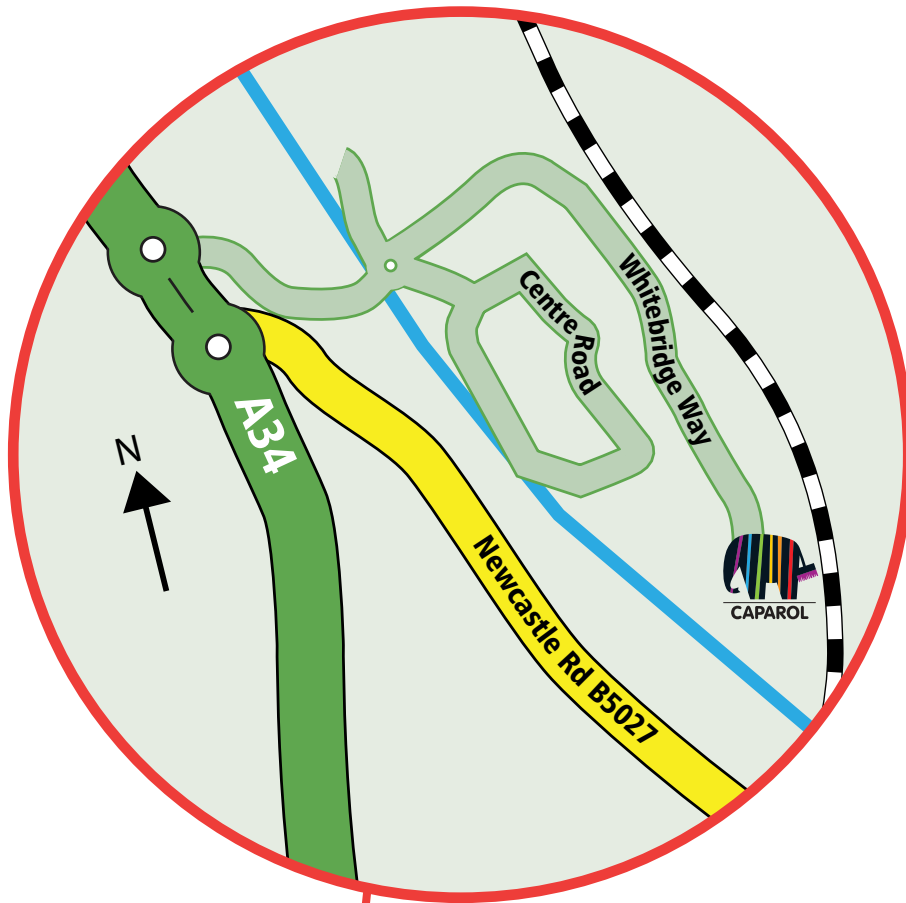

## Directions from North

1. Leave the M6 at junction 15 signposted Stoke-on-Trent, at roundabout take the 3rd exit onto Newcastle Road - A519 signposted Eccleshall.
2. At traffic signals turn left onto the B5038 signposted Trentham.
3. At traffic signals turn right onto the A34 signposted Stone, and Stafford.
4. At roundabout take the 2nd exit to continue on A34.
5. At roundabout take the 2nd exit to continue on A34.
6. At roundabout take the 1st exit to continue on A34.
7. At roundabout take the 1st exit (signposted Whitebridge Estate).
8. At roundabout take the 2nd exit onto Whitebridge Way, bear right at railway and continue to end of the road.

## Directions from South

1. Leave the M6 at junction 14, then at roundabout take the 3rd exit onto the A34 north.
2. At roundabout take the 2nd exit continue on the A34 - North.
3. At roundabout take the 1st exit continue on the A34 signposted Stone.
4. At roundabout take the 2nd exit, continue on A34 signposted Stoke-on-Trent.
5. At roundabout take the 2nd exit, continue on A34.
6. At roundabout take the 1st exit continue on A34, for 50m to next roundabout take the 2nd exit (signposted Whitebridge Estate).
7. At roundabout take the 2nd exit onto Whitebridge Way, bear right at railway and continue to end of the road.